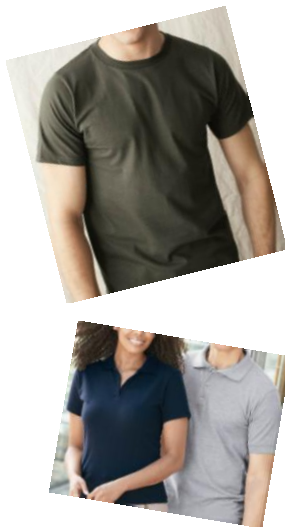

Regularly stocked items shown.
Ask us about other products!

Accessories & Gifts

Polyester Tote 18x11 inches with 6-inch bottom Black with white imprint, pink & tan with black imprint MSRP: $18 132TB Tan 138TB Black 142 Pink	A07C Cat tote available in black, tan and pink.	A07D Dog tote available in black, tan and pink.	A07R Rabbit tote available in black, tan and pink.
Cotton Canvas Shopping Bag 17 x 13 inches with 5-inch bottom Natural colored cotton canvas. Can be imprinted in any color. MSRP: $10	A12C	A12D	
Car Magnet 5.5" x 5.5" Approximately .034" thick, weather-resistant magnetic material. Standard brown imprint on white background. MSRP: $5 A14S	Window Decal 7x6 inches • Bright yellow with black imprint • MSRP: $2 A09C A09D		

Looking for something you don't see here? We are constantly expanding our product line and order a wide variety of items that you may not see here.

We also offer:

- Organic cotton - short and long-sleeve t-shirts in adult, ladies, and youth sizes
- Made in USA - short and long-sleeve t-shirts
- Doggie apparel - t-shirts, tank tops and hoodies
- Fleece - long sleeve sweatshirts and hoodies, for adult and youth
- Tote bags - variety of shopping tote bags and grocery bags
- Sports caps

Part of proceeds on all **NOOTERS CLUB®** items goes to animal rescue groups.
Contact: Linda Wasche, President at lindaw@nootersclub.org or 248-253-0300.
nootersclub.org • facebook.com/nooters • twitter.com/nootersclub