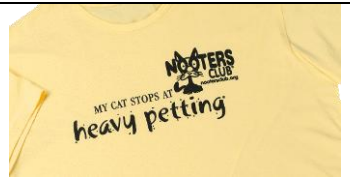

Cat design available in yellow.